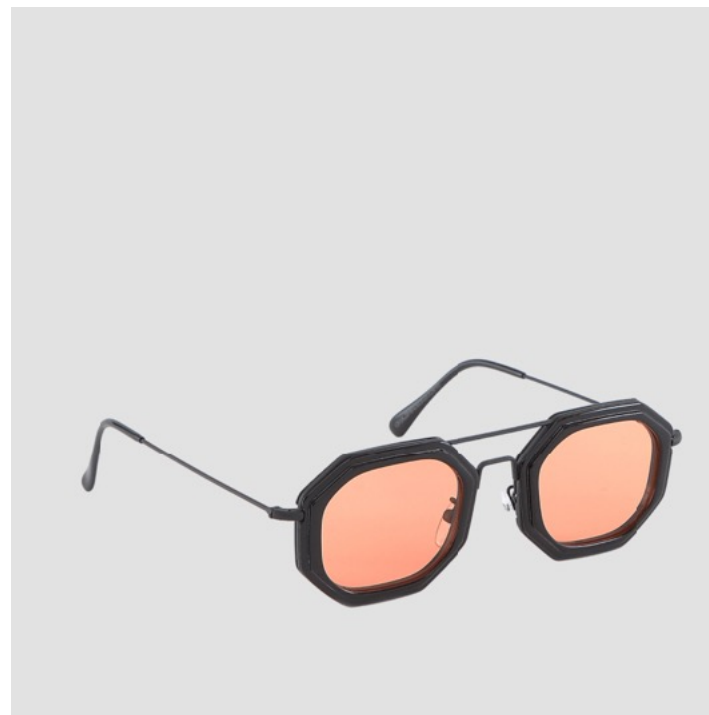

CORE COLLECTION

BRIVIDO

Measurements

Calibre mm 47

Bridge mm 24

Temple mm 145

Product info

Milled stainless steel & double
acetate

Custom hinges

CR-39 LENS

Handcrafted in Veneto - Italy