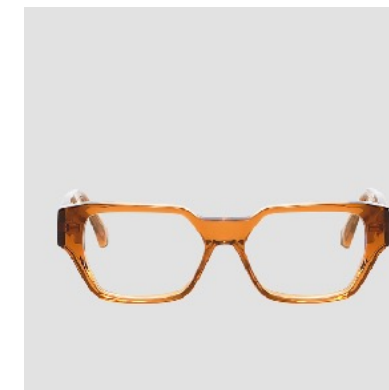

MASON JAR

C51

Case

Semi hard

Lens

Demo

MASON JAR

C22