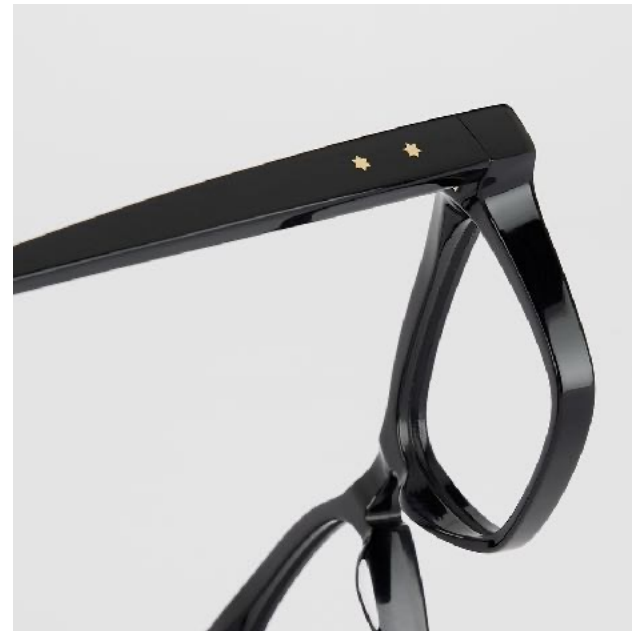

Temple mm 145

Product info

12 mm polished acetate

Custom hinges

Anti reflective demo lens

Handcrafted in Veneto - Italy

FRAME18

C04