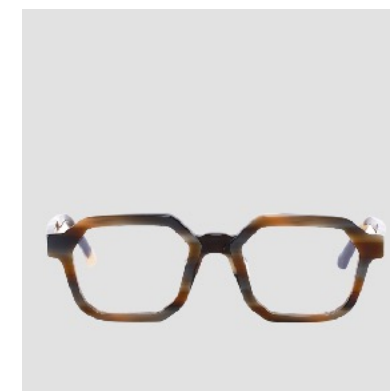

Lens

Demo

FRAME 6

C72

Case

Semi hard

Lens

Demo