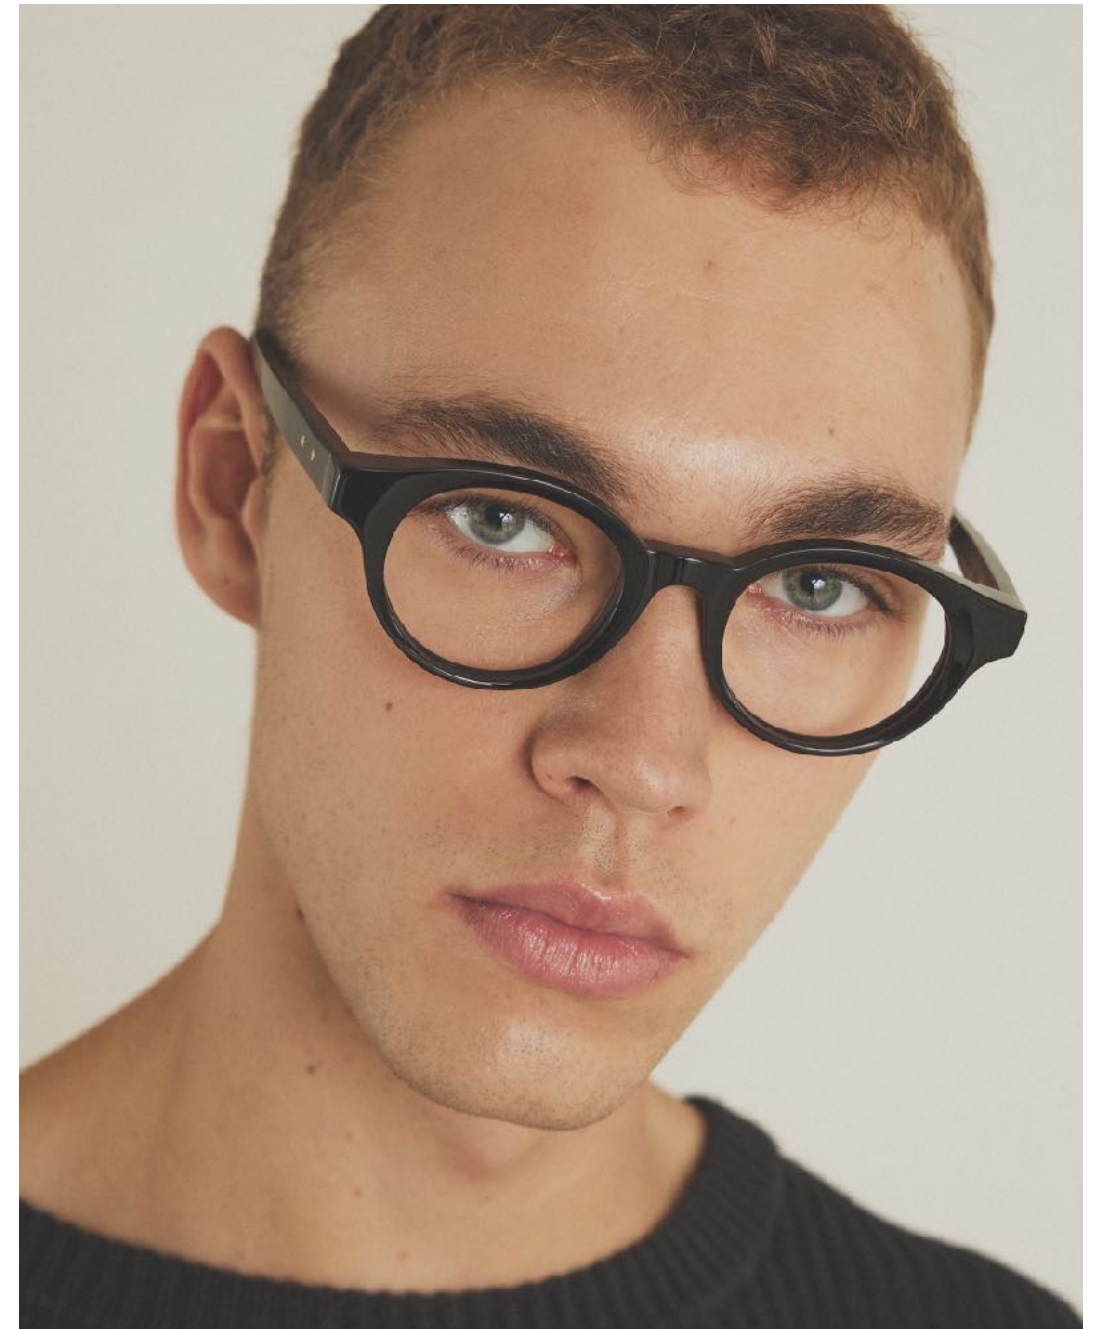

Custom hinges

Anti reflective demo lens

Handcrafted in Veneto - Italy

FRAME 17

C04

Case

Semi hard

Lens