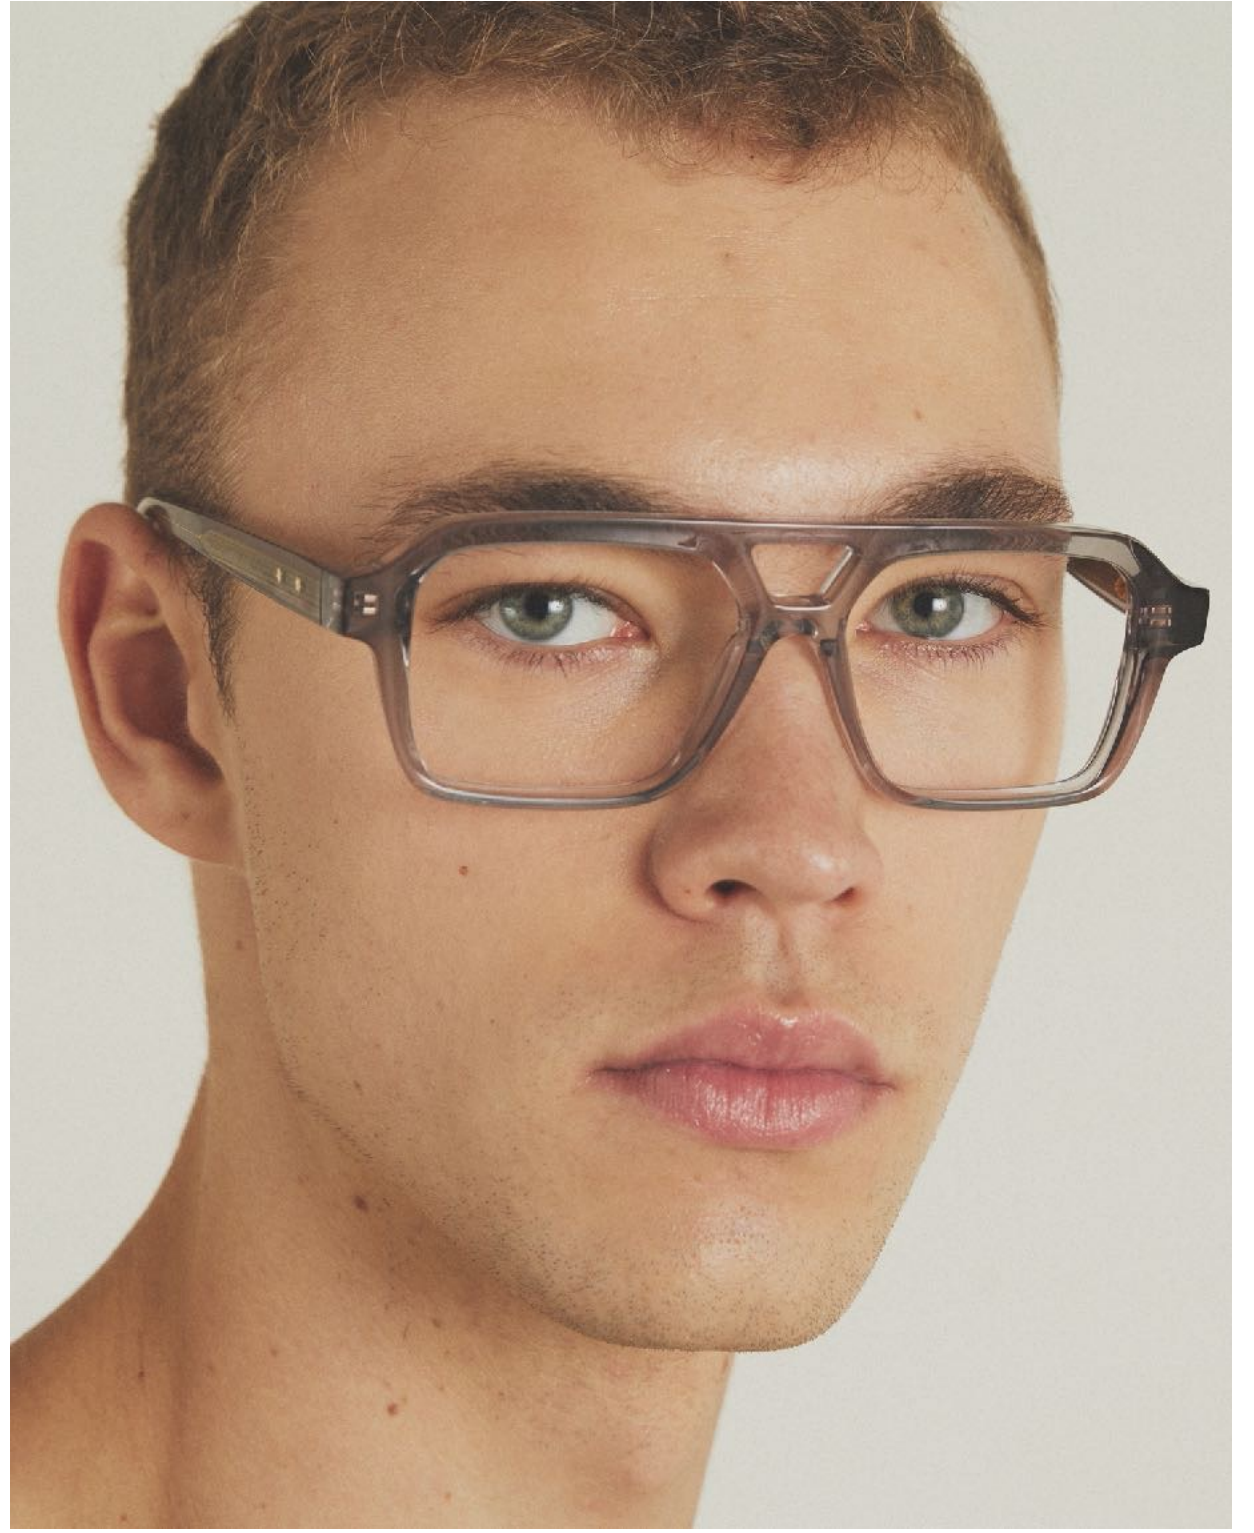

Case

Semi hard

Lens

Demo

2021 OPTICAL COLLECTION

DEFENDER

Measurements

Calibre mm 53