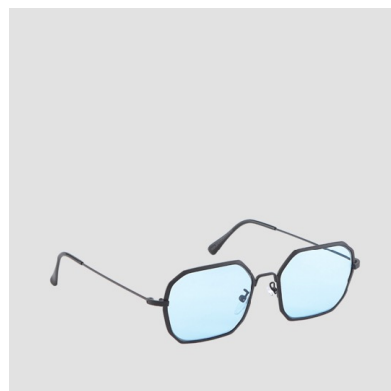

M3

Case

Semi hard

Lens

Blue

THUNDER

M2

Case