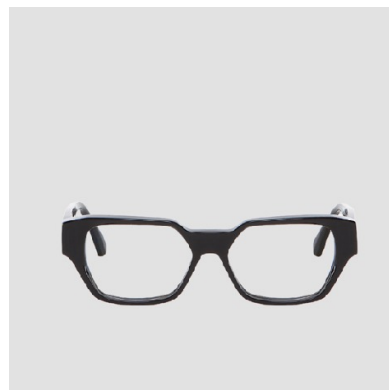

Anti reflective demo lens

Handcrafted in Veneto - Italy

MASON JAR

C04

Case

Semi hard

Lens

Demo