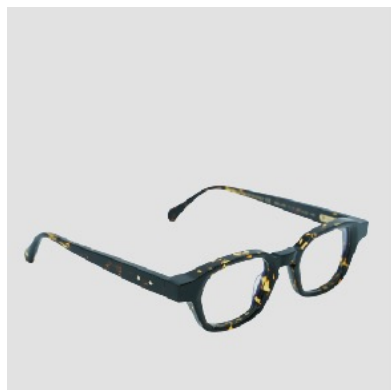

BALLARE C17

Case Semi hard

Lens Demo