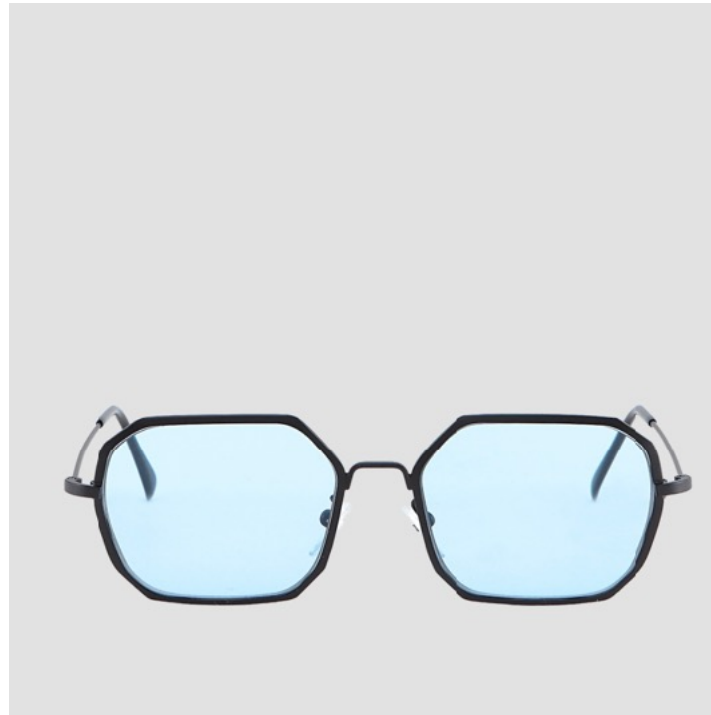

Bridge mm 16

Temple mm 145

Product info

12 mm polished acetate

Custom hinges

CR-39 LENS

Handcrafted in Veneto - Italy

THUNDER