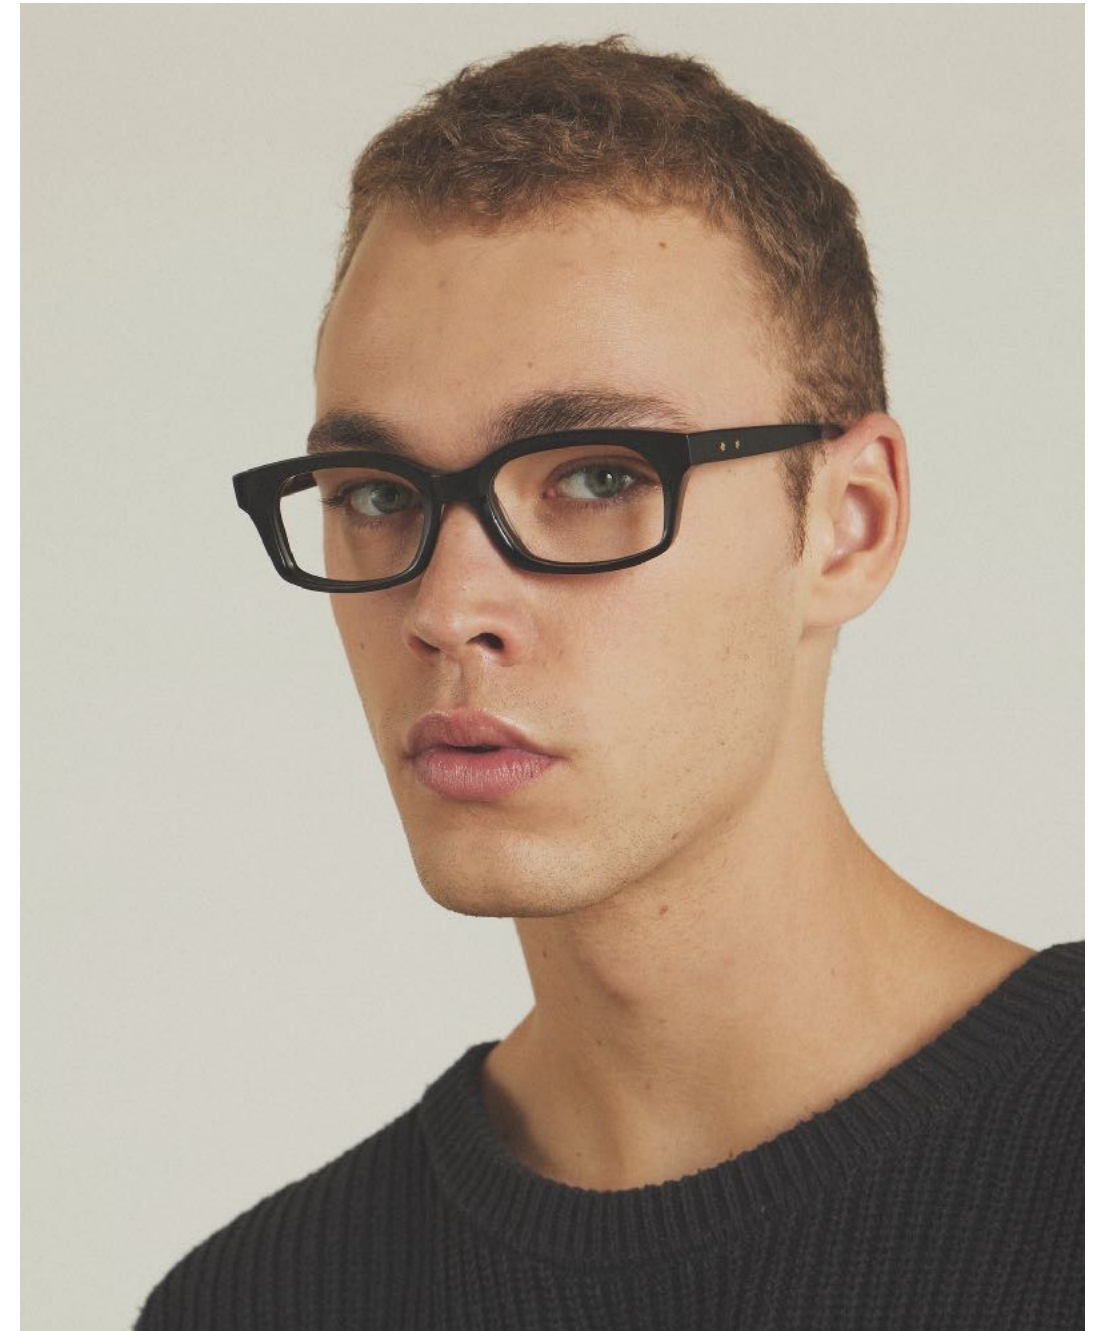

2021 OPTICAL COLLECTION

DEFENDER

Measurements

Calibre mm 53

Bridge mm 19

Temple mm 145

Product info

12 mm polished acetate

Custom hinges

Anti reflective demo lens

Handcrafted in Veneto - Italy