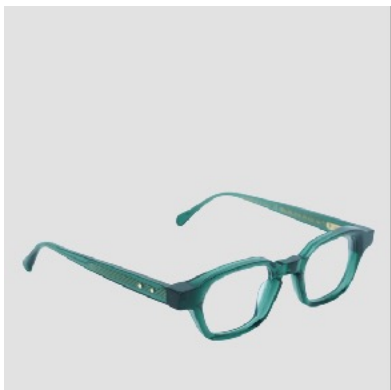

BALLARE C29

Case Semi hard

Lens Demo