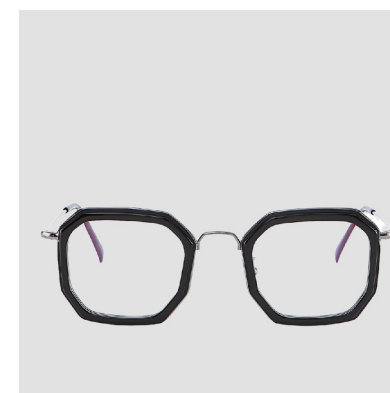

FRAME 4

M3

Case

Semi hard

Lens

Demo