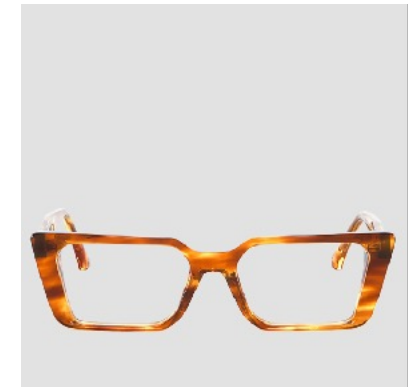

Lens

Demo

FRAME 15

C75

Case

Semi hard

Lens

Demo