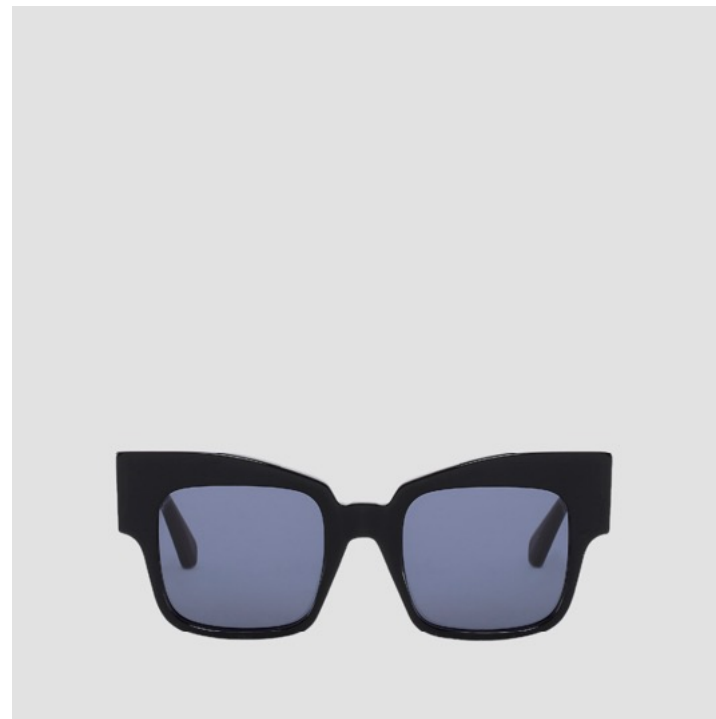

CORE COLLECTION

NIDAWI

Measurements

Calibre mm 50

Bridge mm 21

Temple mm 145

Product info

8 mm polished acetate

Custom hinges

CR-39 LENS

Handcrafted in Veneto - Italy