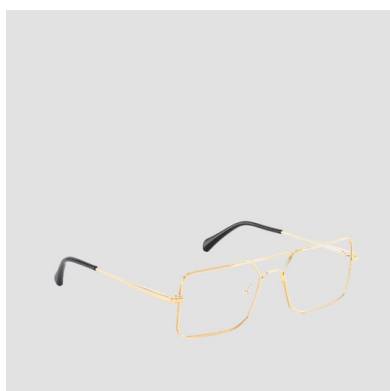

FRAME 7

M2

Case

Semi hard

Lens

Demo