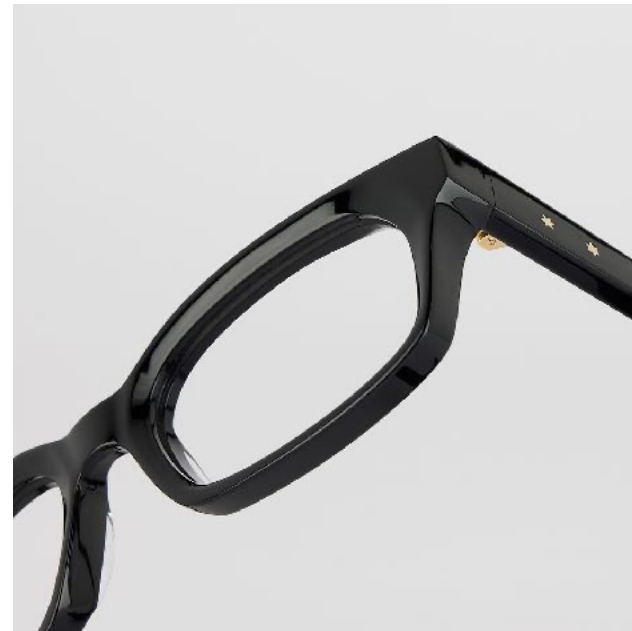

Case

Semi hard

Lens

Demo

2021 OPTICAL COLLECTION

DEFENDER

Measurements

Calibre mm 53

Bridge mm 19

Temple mm 145

Product info

12 mm polished acetate

Custom hinges

Anti reflective demo lens

Handcrafted in Veneto - Italy

DEFENDER C04