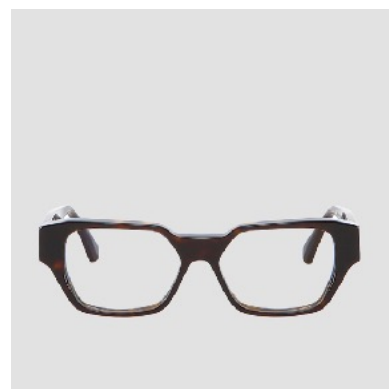

MASON JAR

C22

Case

Semi hard

Lens

Demo