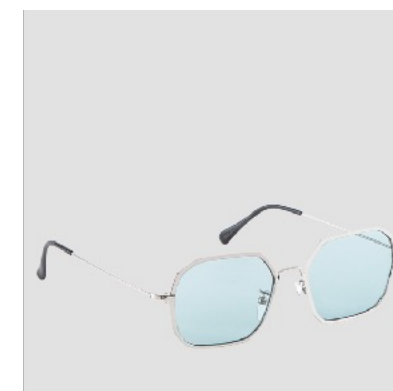

Orange

THUNDER

M1

Case

Semi hard

Lens

Green

CORE COLLECTION