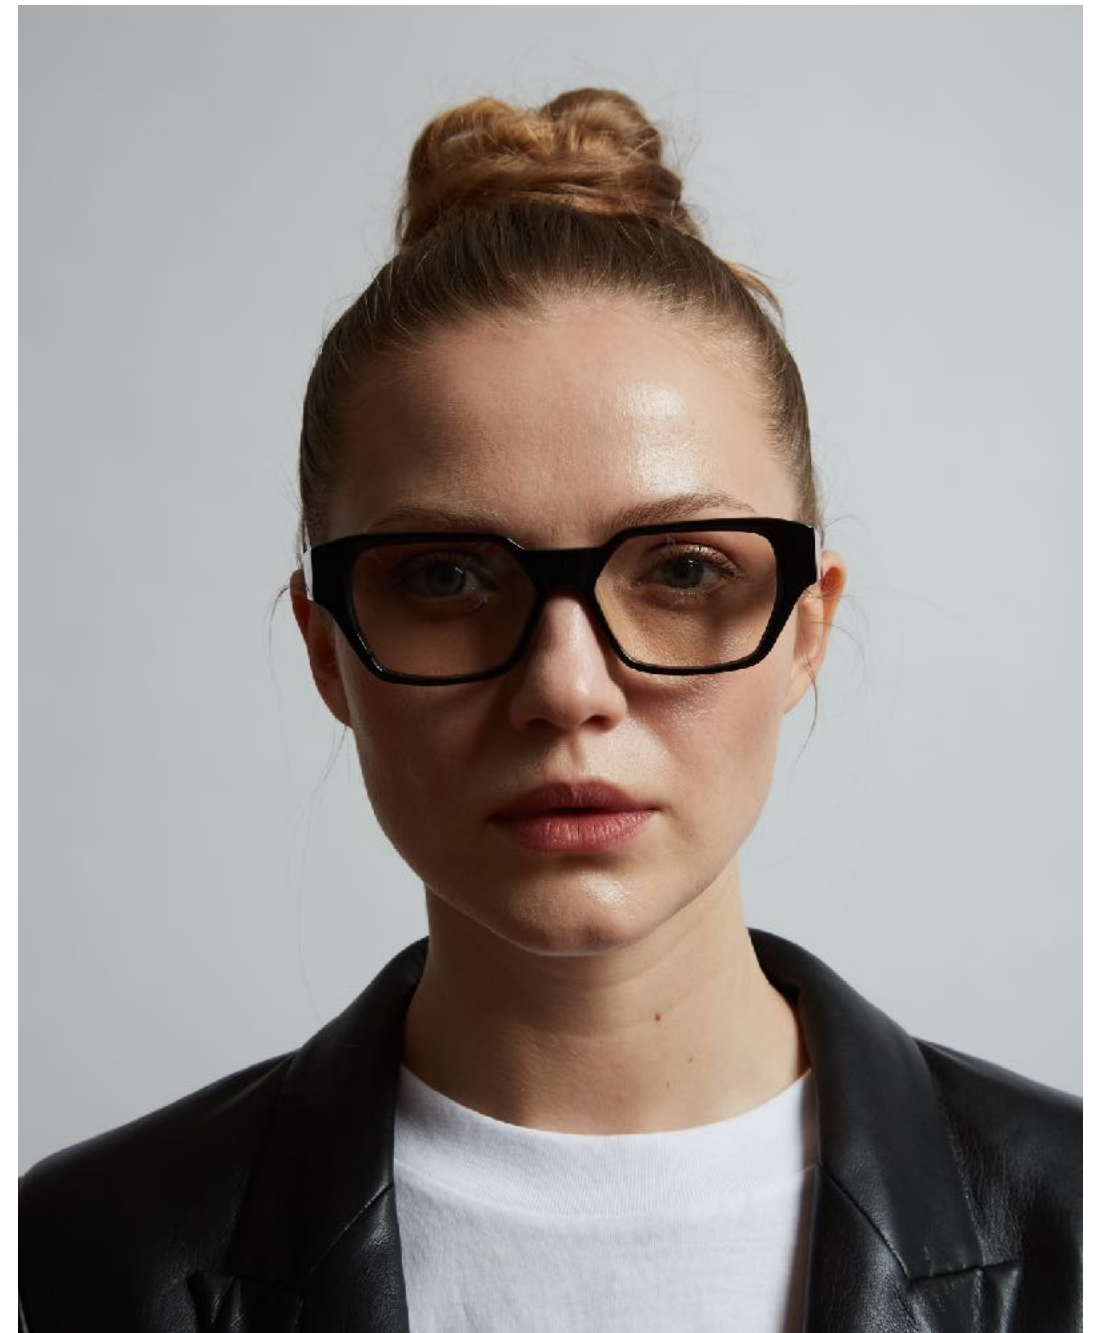

Anti reflective demo lens

Handcrafted in Veneto - Italy

MASON JAR

C04

Case

Semi hard

Lens

Demo