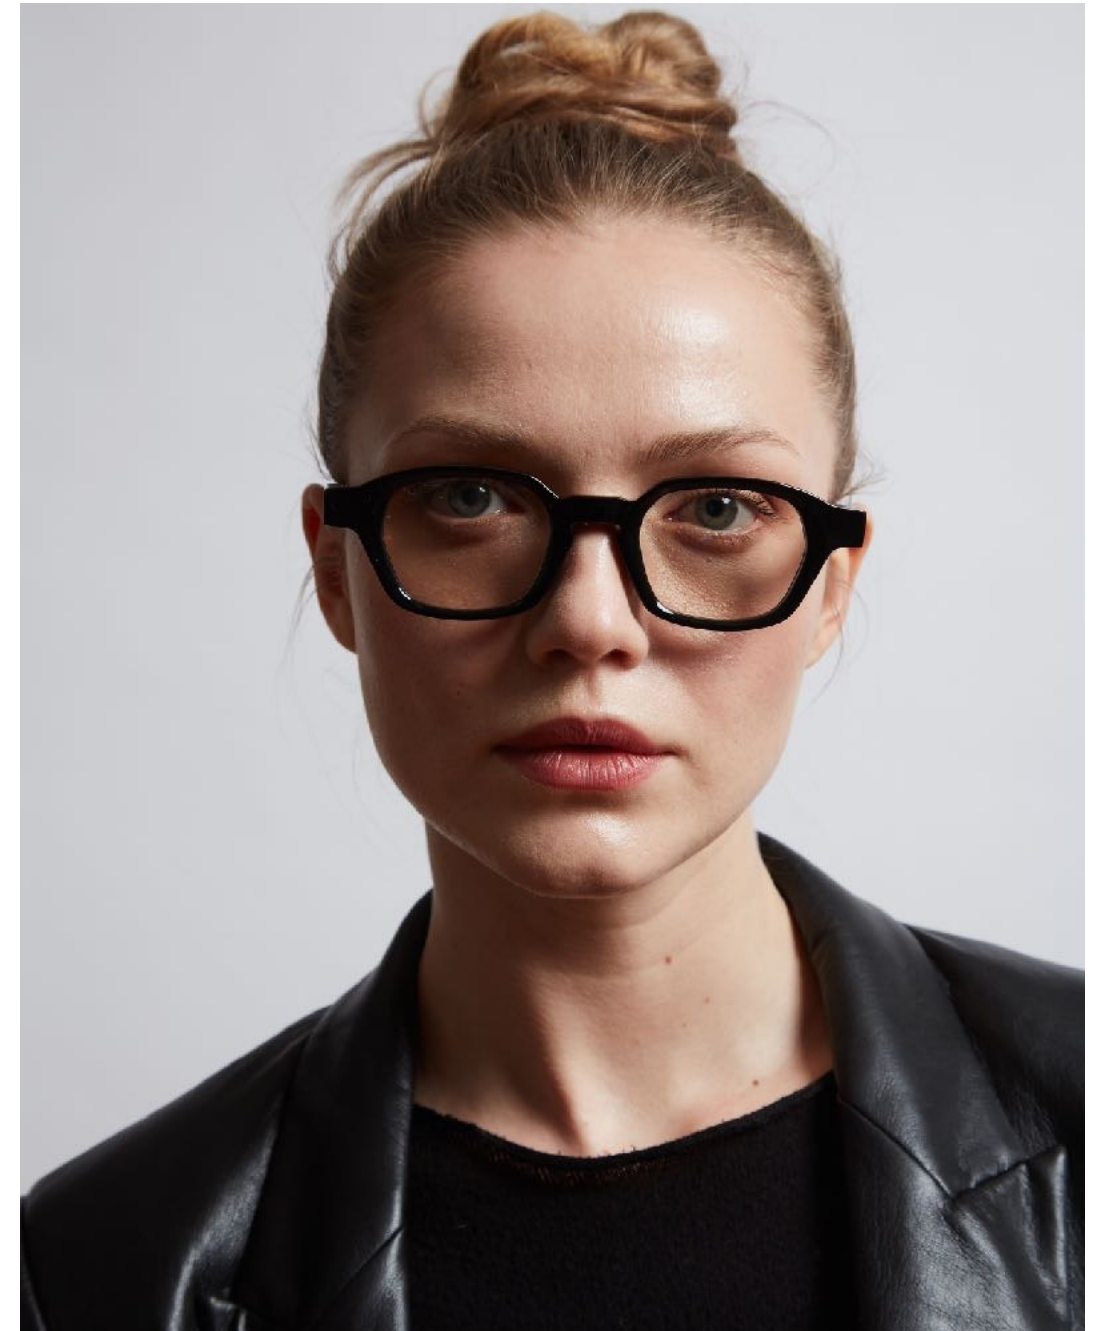

Custom hinges

Anti reflective demo lens

Handcrafted in Veneto - Italy

BALLARE C04

Case Semi hard

Lens Demo

BALLARE C17

Case Semi hard