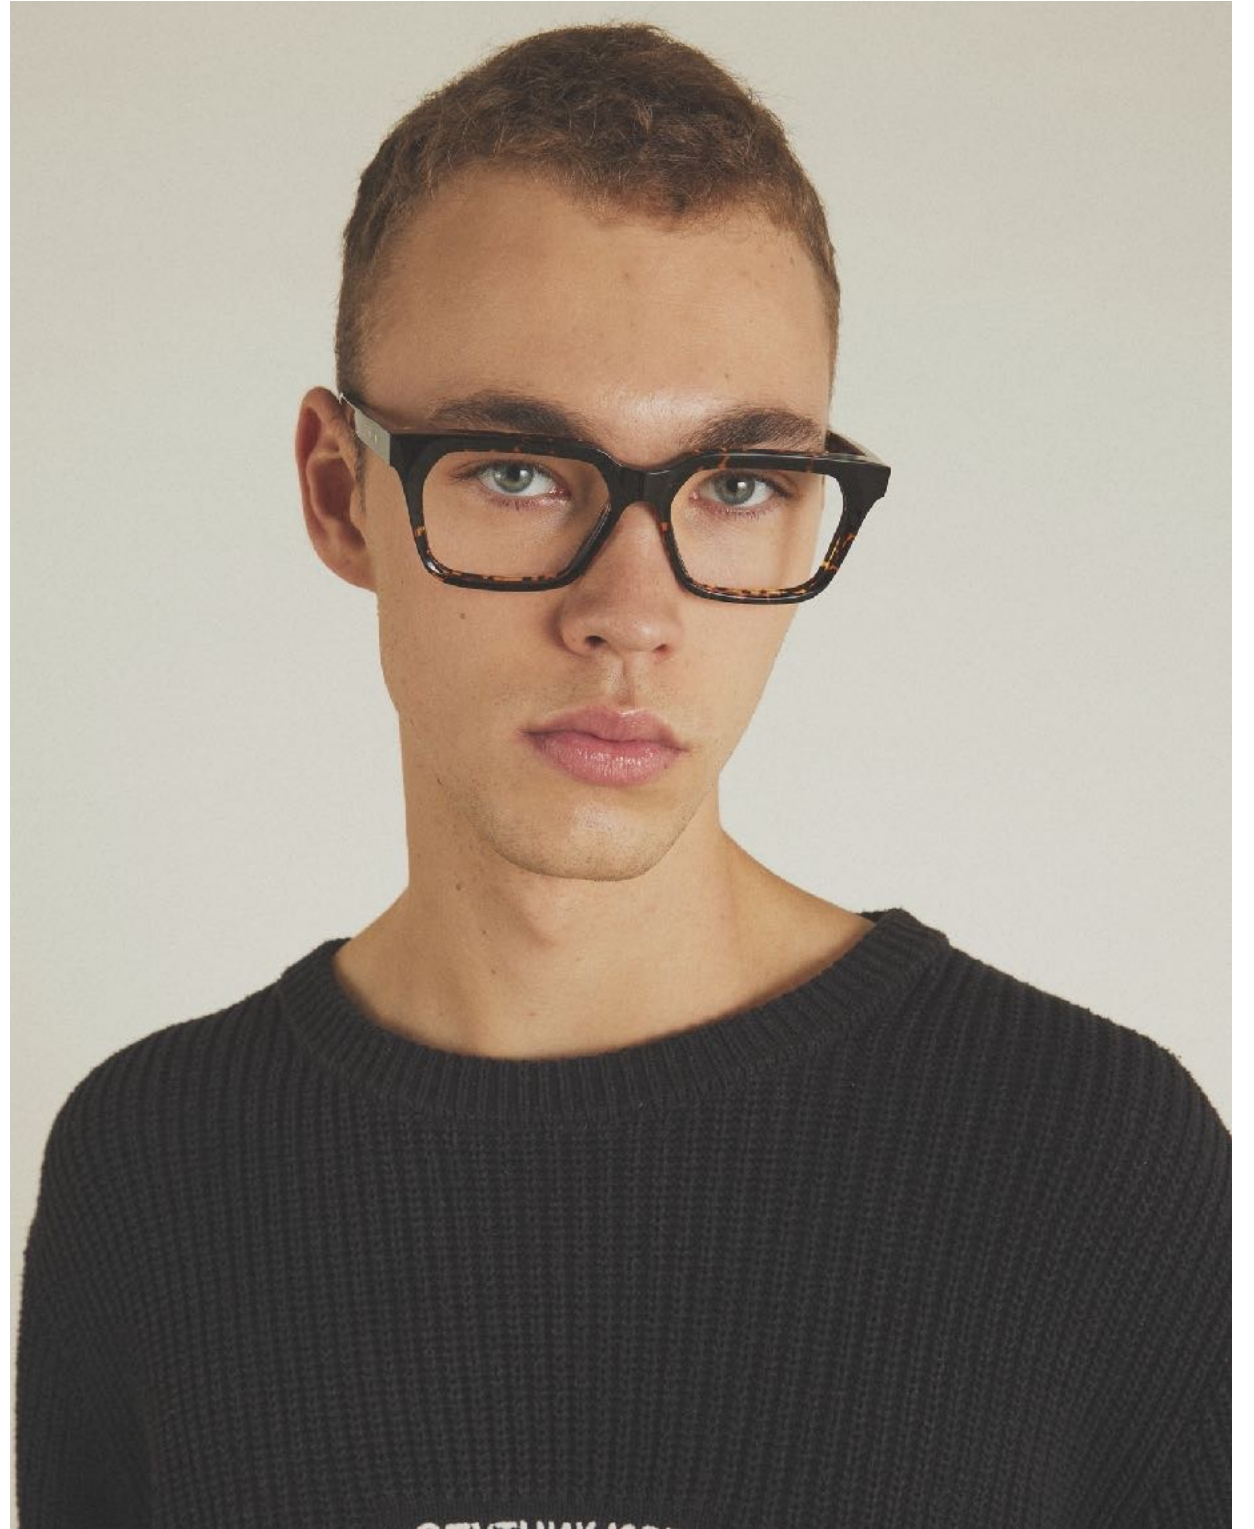

Case

Semi hard

Lens

Demo

2021 OPTICAL COLLECTION

FRAME 19

Measurements

Calibre mm 53