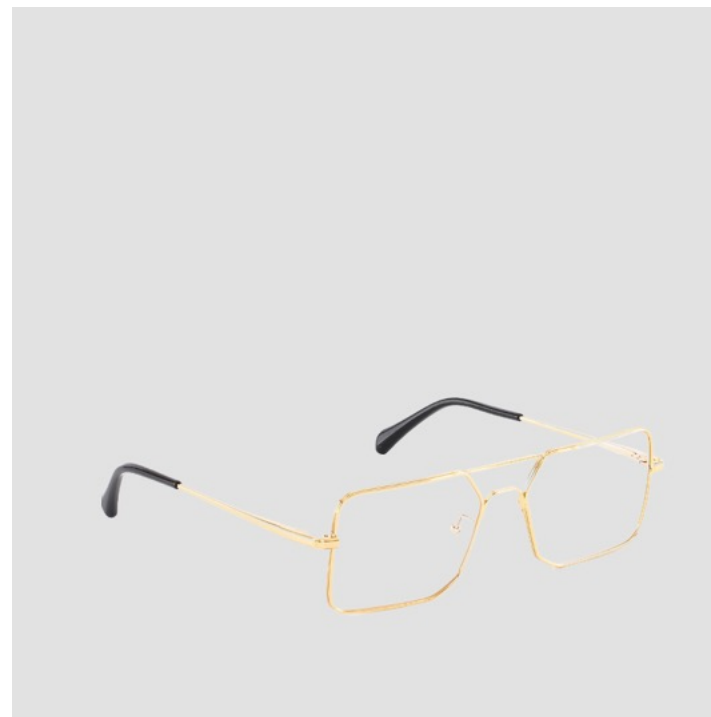

Custom hinges

Anti reflective demo lens

Handcrafted in Veneto - Italy

FRAME 7

M1

Case

Semi hard

Lens