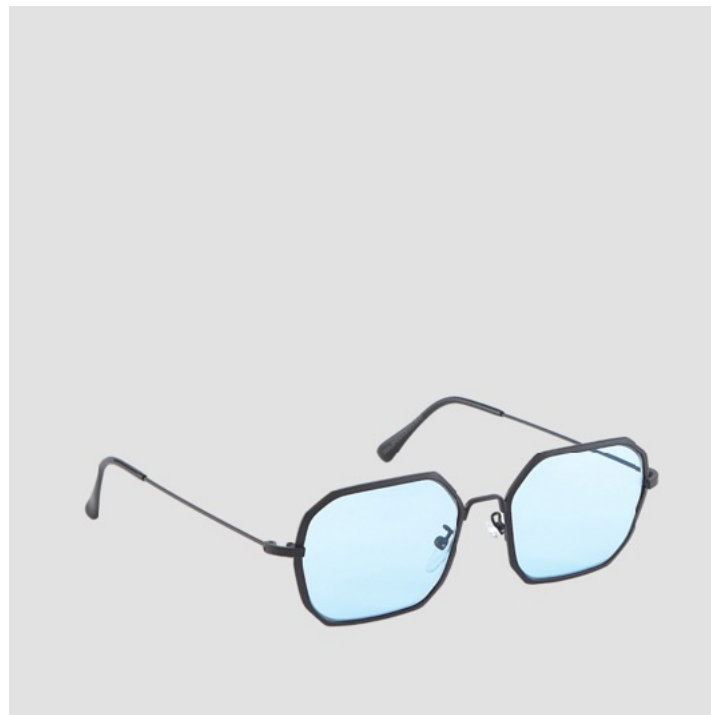

CORE COLLECTION

THUNDER

Measurements

Calibre mm 53

Bridge mm 16

Temple mm 145

Product info

12 mm polished acetate

Custom hinges

CR-39 LENS

Handcrafted in Veneto - Italy