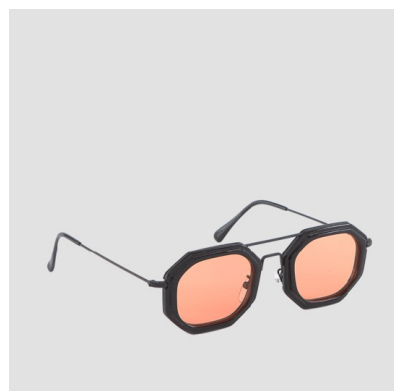

CR-39 LENS

Handcrafted in Veneto - Italy

BRIVIDO

MA04

Case

Semi hard

Lens

Red