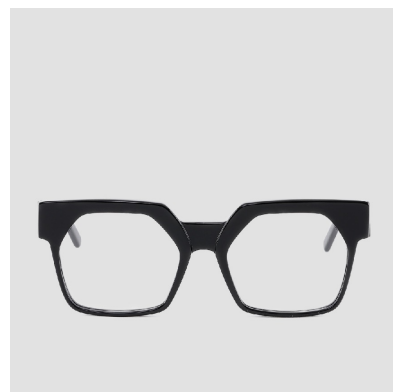

Handcrafted in Veneto - Italy

ADELE

C04

Case

Semi hard

Lens

Demo

ADELE