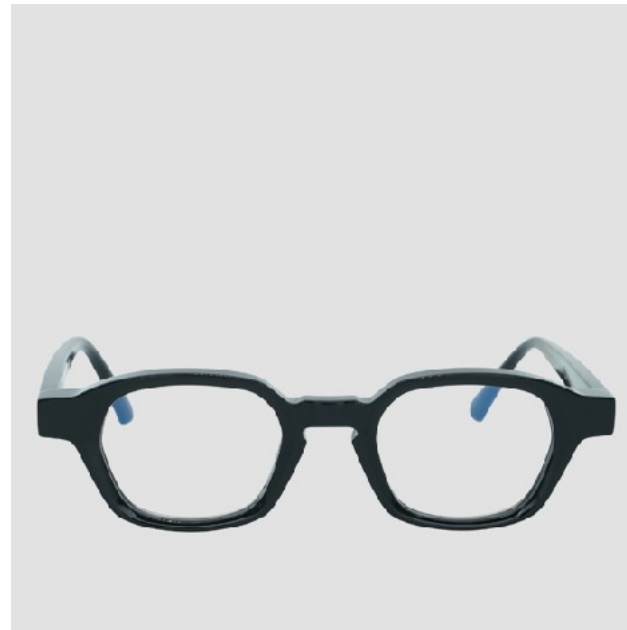

Custom hinges

Anti reflective demo lens

Handcrafted in Veneto - Italy

BALLARE C04

Case Semi hard

Lens Demo

BALLARE C17

Case Semi hard