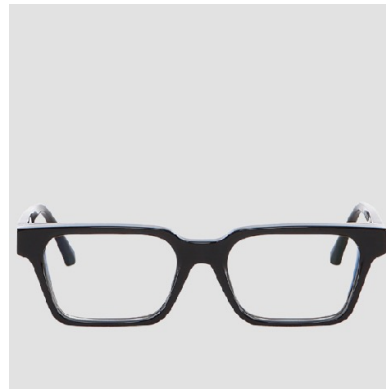

FRAME 14

C04

Case

Semi hard

Lens

Demo