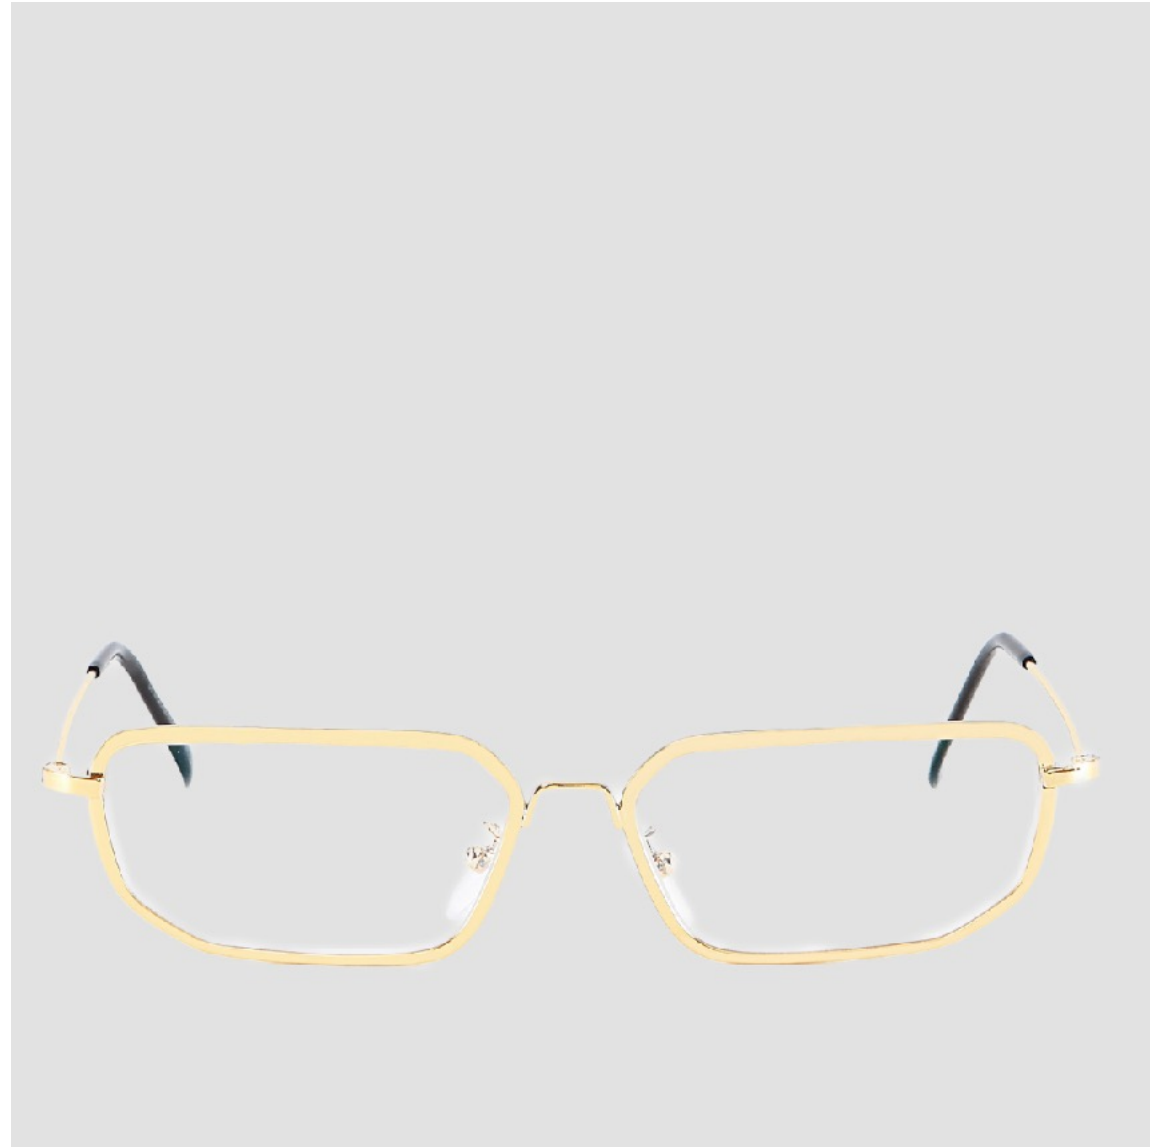

Calibre	mm	55
---------	----	----

Bridge	mm	15
--------	----	----

Temple	mm	145
--------	----	-----

Product info

Milled stainless steel

Custom hinges

Anti reflective demo lens

Handcrafted in Veneto - Italy