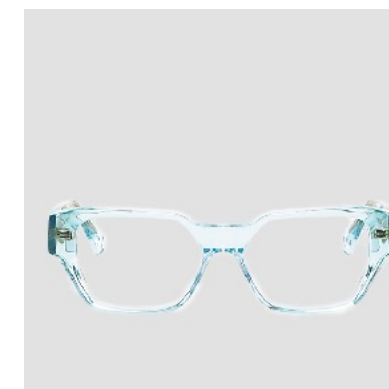

MASON JAR

C54

Case

Semi hard

Lens

Demo