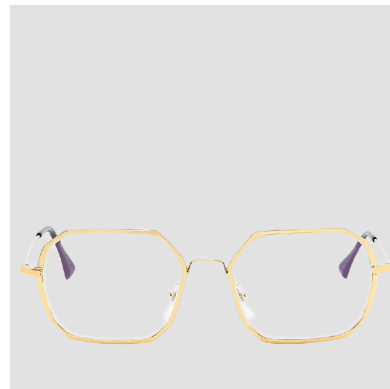

Case

Semi hard

Lens

Demo

THUNDER

M4

Case

Semi hard