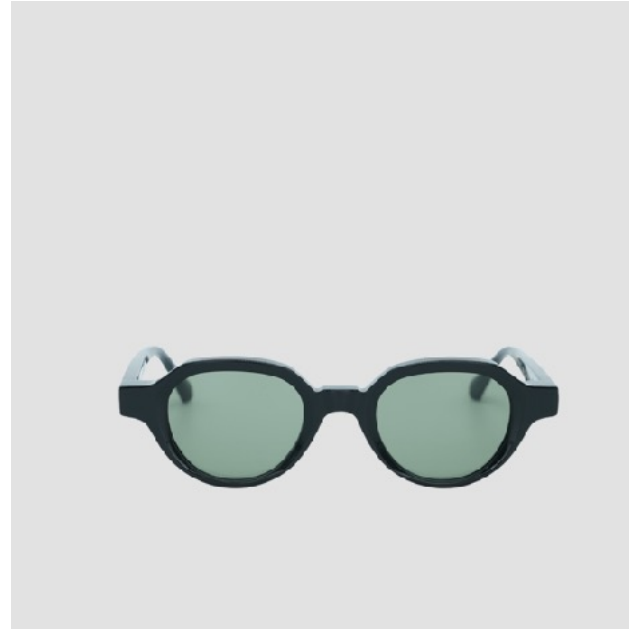

Product info

12 mm polished acetate

Custom hinges

CR-39 LENS

Handcrafted in Veneto - Italy

LIBERA

C04

Case