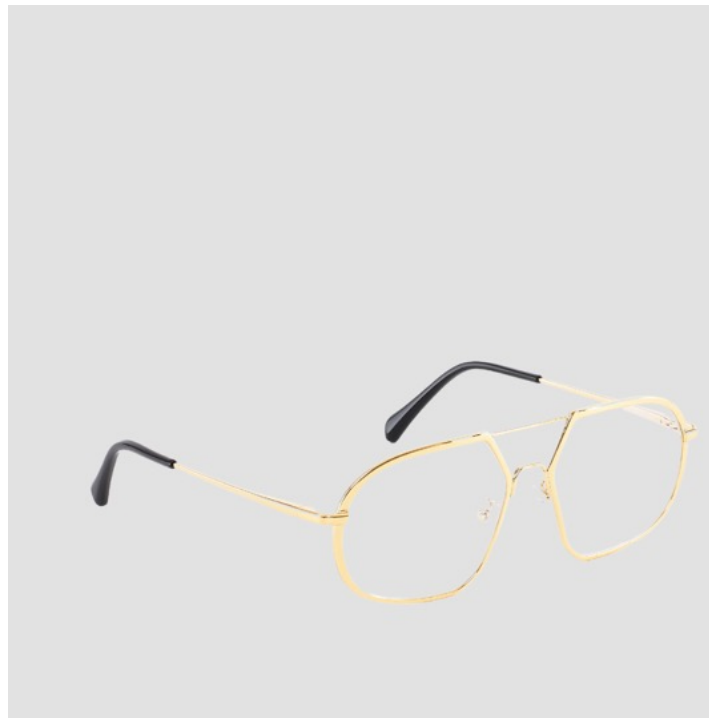

CORE COLLECTION

FRAME 5

Measurements

Calibre	mm	56

Bridge	mm	16

Temple	mm	140

Product info

Milled stainless steel

Custom hinges

Anti reflective demo lens

Handcrafted in Veneto - Italy