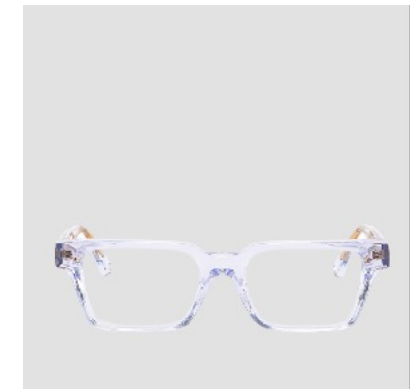

FRAME 14

C66

Case

Semi hard

Lens

Demo